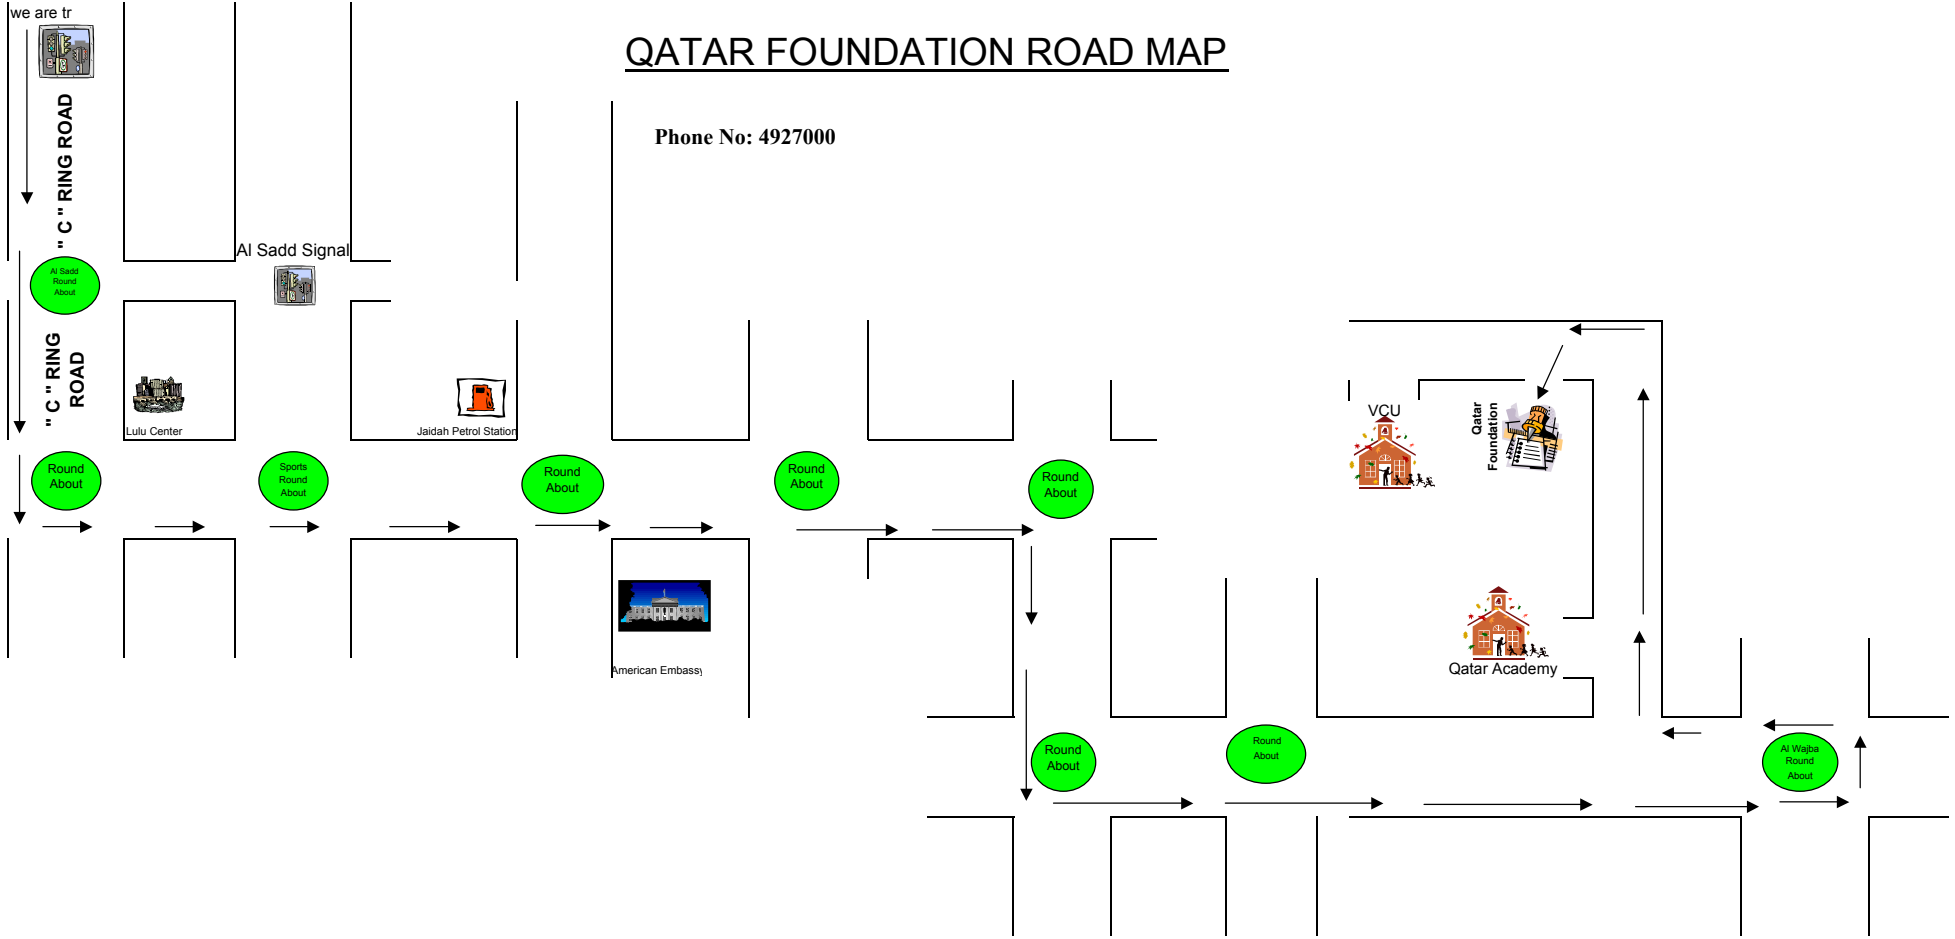

# QATAR FOUNDATION ROAD MAP

Phone No: 4927000

we are tr

" C " RING ROAD

" C " RING ROAD

Al Sadd Signal

Lulu Center

Jaidah Petrol Station

American Embassy

VCU

Qatar Foundation

Qatar Academy

Al Wajba Round About